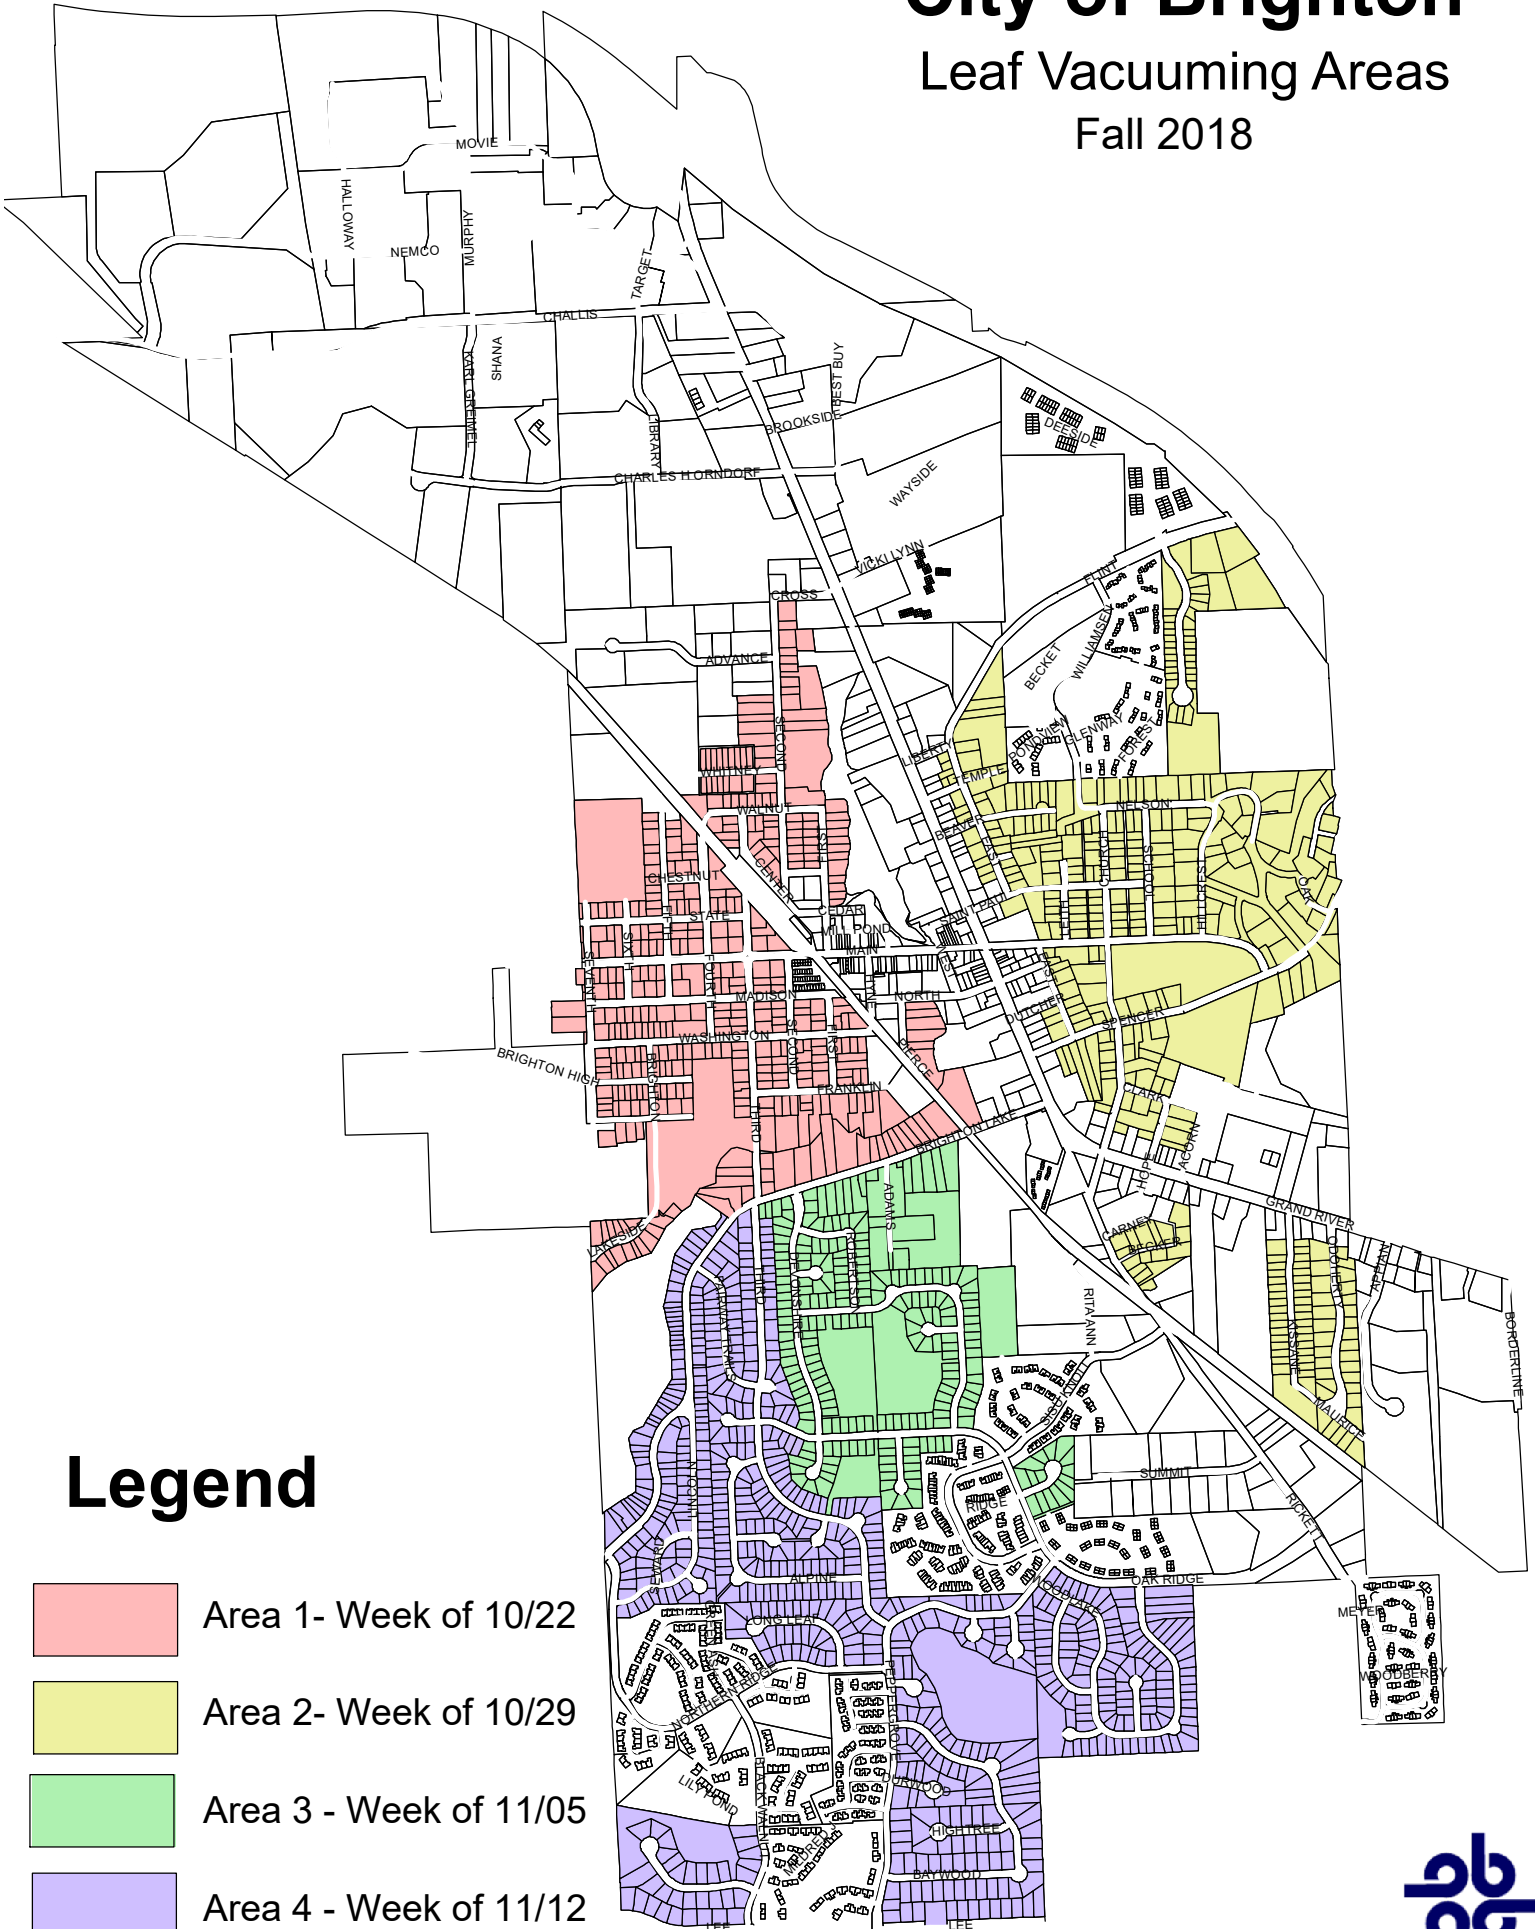

City of Brighton

Leaf Vacuuming Areas

Fall 2018

Legend

-  Area 1- Week of 10/22
-  Area 2- Week of 10/29
-  Area 3 - Week of 11/05
-  Area 4 - Week of 11/12