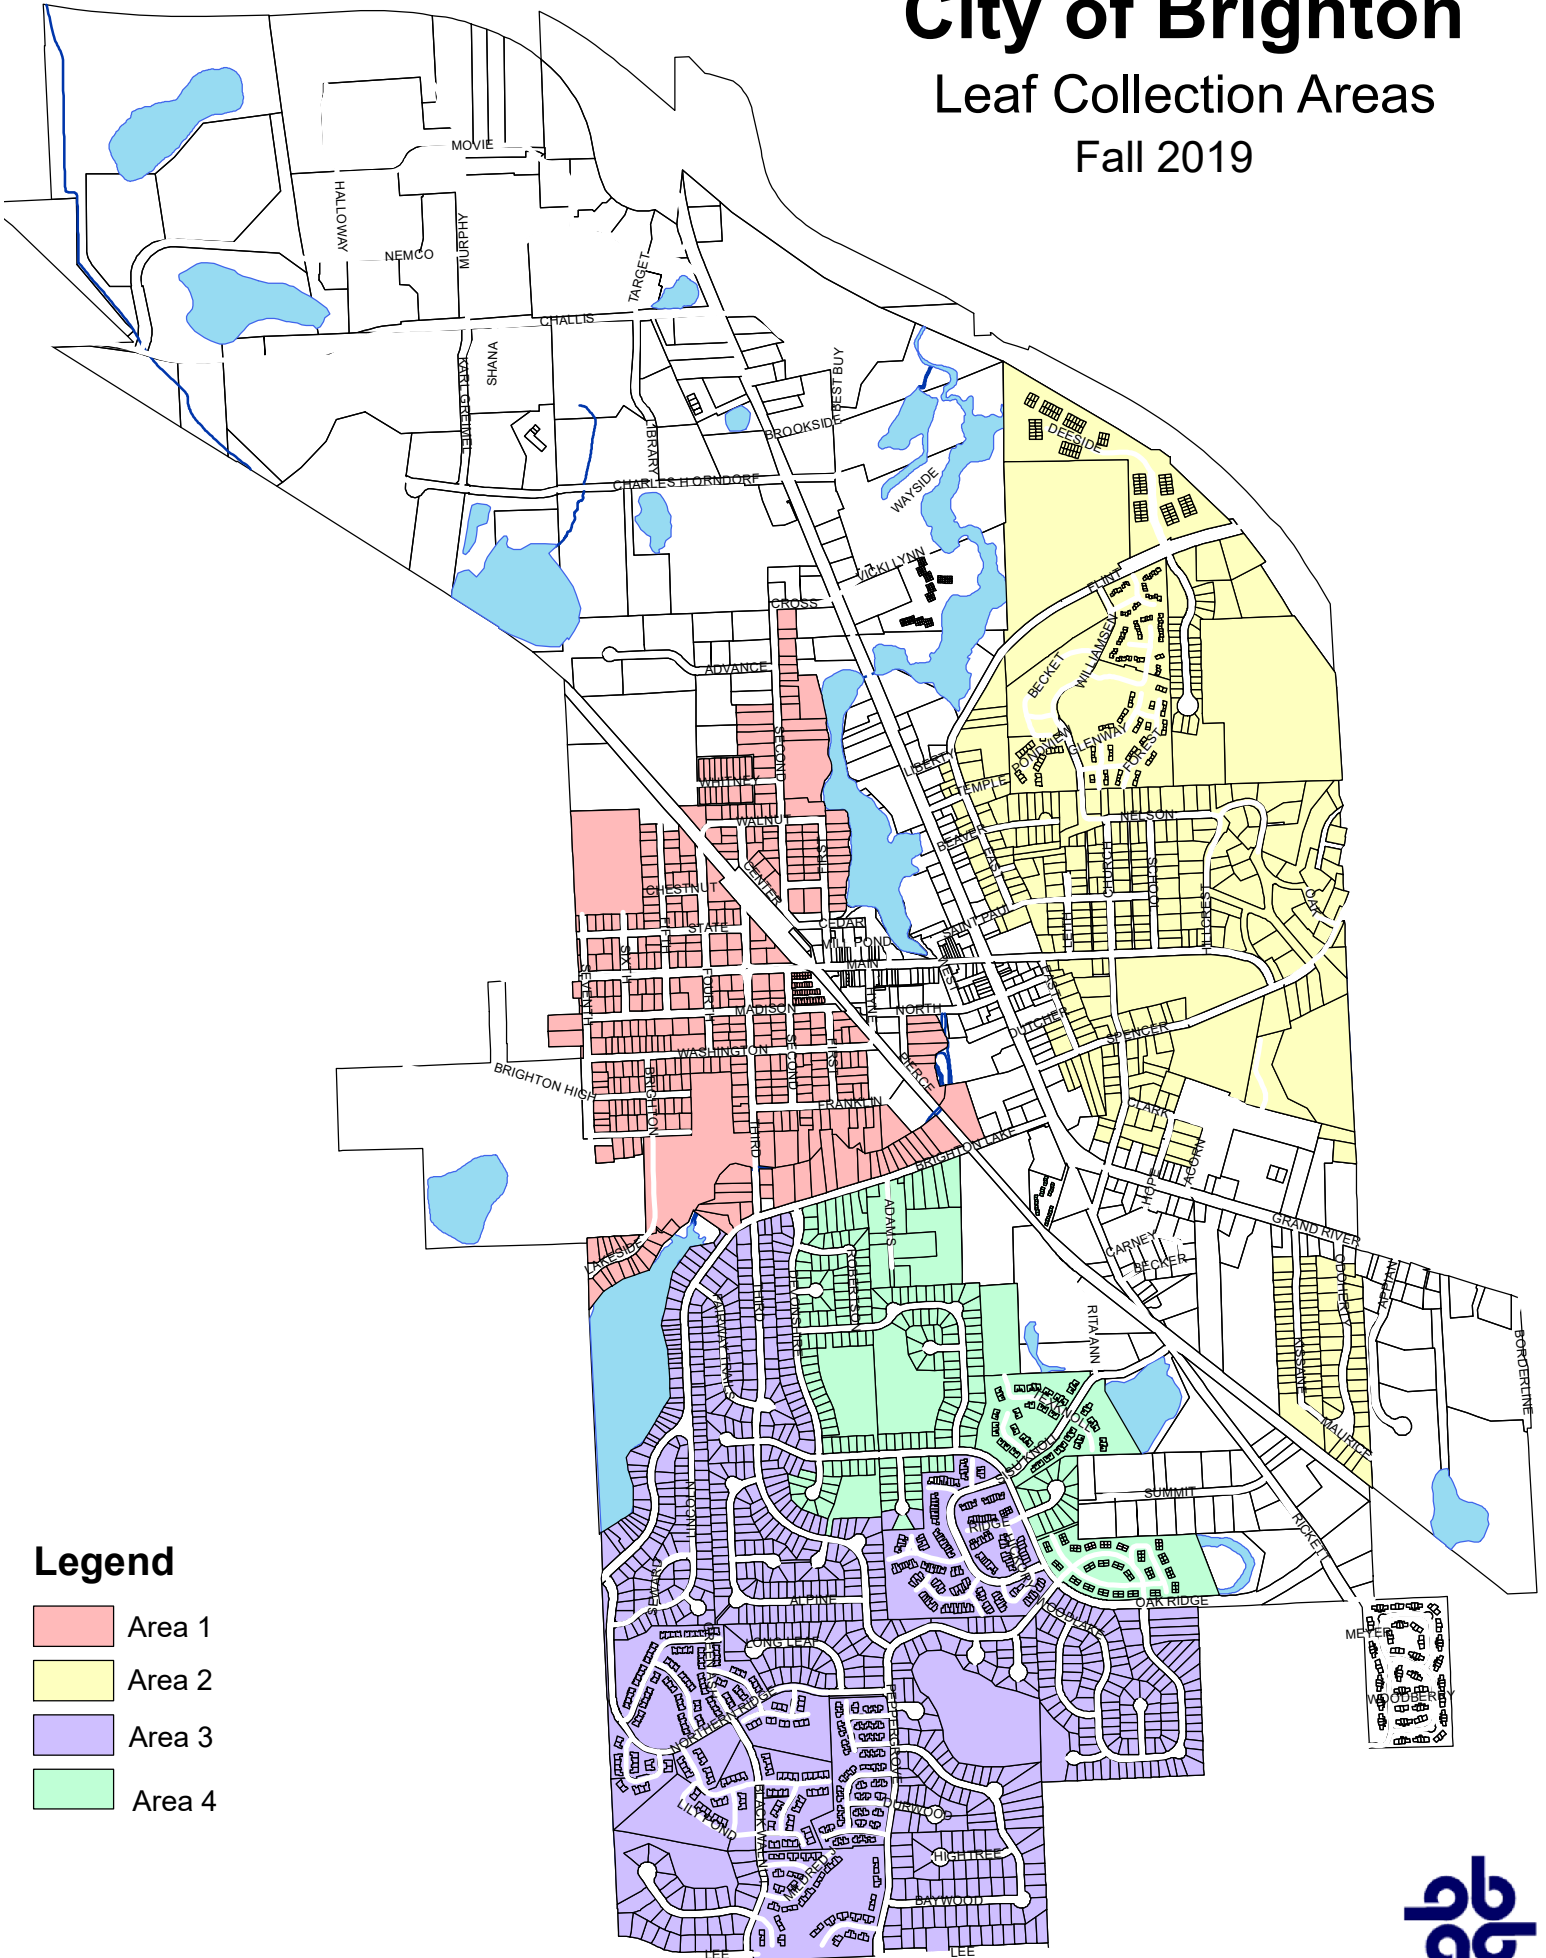

City of Brighton

Leaf Collection Areas

Fall 2019

Legend

-  Area 1
-  Area 2
-  Area 3
-  Area 4